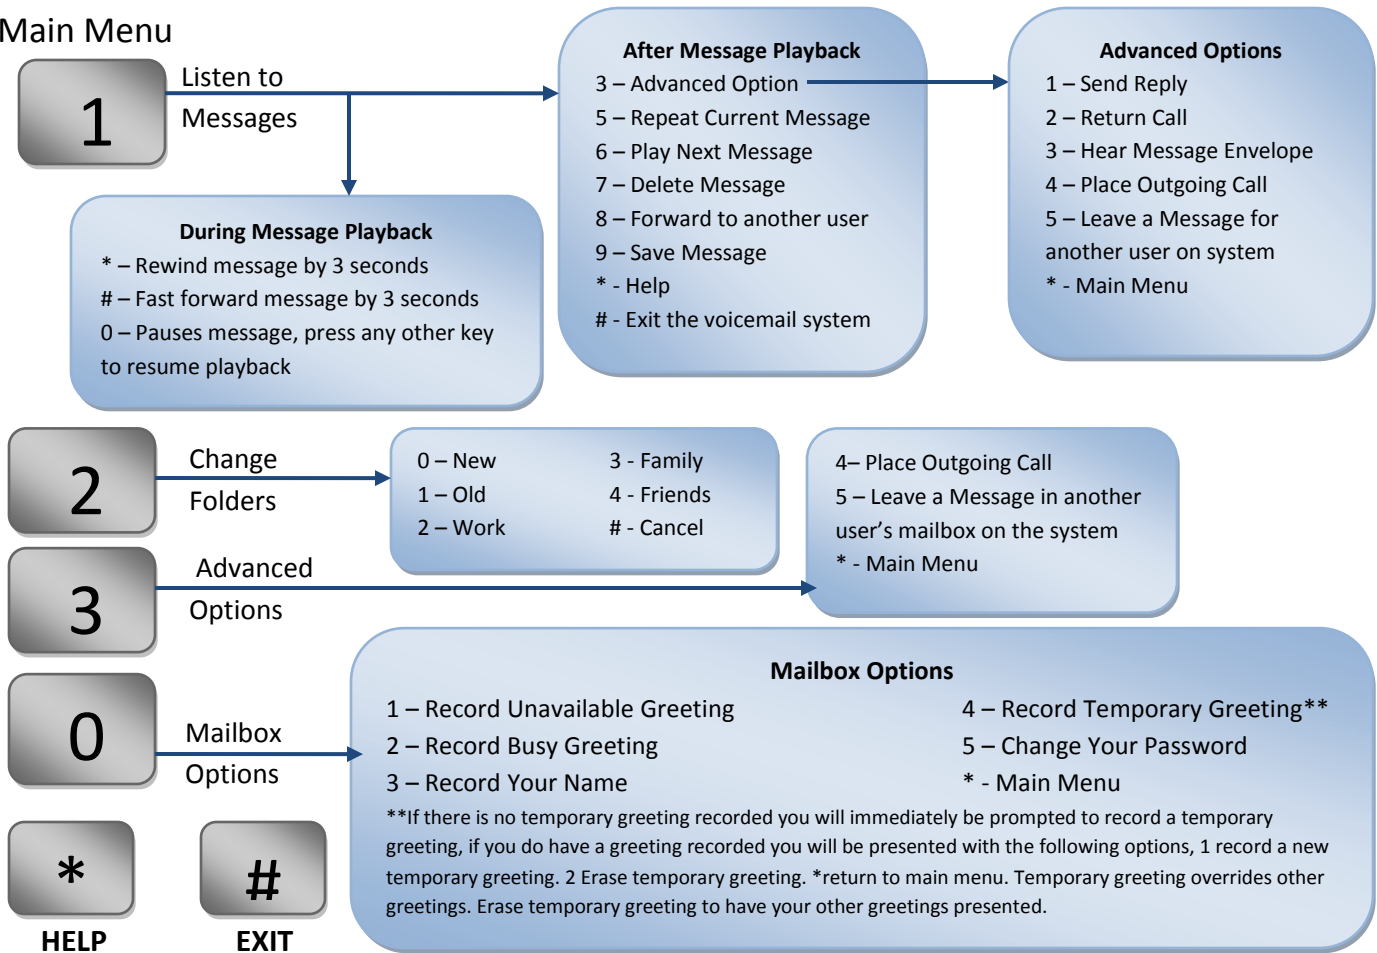

Main Menu

Lebanon Phone Center & Alarm Inc.

417-532-9819

IPitomy

Voicemail QRG

To Access Voicemail locally, dial

923 access your mailbox from your phone
924 access mailbox from another phone

or press  or **MESSAGE** button, then enter your password when requested by the system

To access voicemail from remote

Live answer get transferred to your mailbox

While in listening to your greeting press * enter your Mailbox number then password

Auto attendant answer

Press the digit for the Voicemail Gateway then enter your mailbox number then password

Or

Dial your extension, wait for greeting to answer, and then follow instructions for live answer.

To Access Voicemail

Dial	
Voicemail Gateway	
Then Dial	
Dial Password	